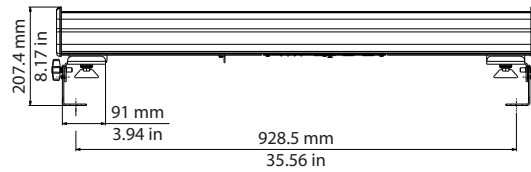

DRAWING SIZE

DMX CHARTS

14 channels	
1	master dimmer
2	red
3	green
4	blue
5	white
6	strobe effect
7	dimmer fine
8	special function
9	red tone
10	green tone
11	blue tone
12	white tone
13	green saturation
14	saturation

8 channels	
1	master dimmer
2	red
3	green
4	blue
5	white
6	strobe effect
7	dimmer fine
8	special function

7 channels	
1	master dimmer
2	color temperature
3	green saturation
4	saturation
5	hue
6	dimmer fine
7	special function

4 channels	
1	red
2	green
3	blue
4	white

1 channel	
1	master dimmer (color temperature settable by display)