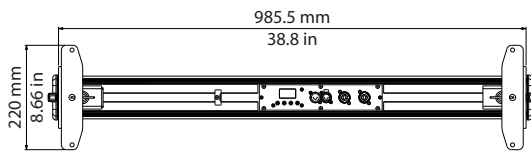

DRAWING SIZE

DMX CHARTS

14 channels	
1	master dimmer
2	red
3	green
4	blue
5	white
6	strobe effect
7	dimmer fine
8	special function
9	red tone
10	green tone
11	blue tone
12	white tone
13	green saturation
14	saturation

8 channels	
1	master dimmer
2	red
3	green
4	blue
5	white
6	strobe effect
7	dimmer fine
8	special function

7 channels	
1	master dimmer
2	color temperature
3	green saturation
4	saturation
5	hue
6	dimmer fine
7	special function

4 channels	
1	red
2	green
3	blue
4	white

1 channel	
1	master dimmer (color temperature settable by display)