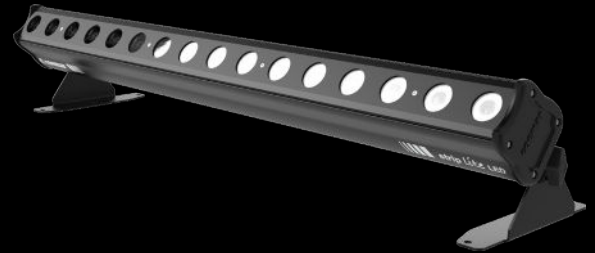

StripLite Led RGBW

Product code: F003N024L

KEY FEATURES

- Ideal digital substitute of the analog strip light
- Cosmetic design for high-end installations
- Thick aluminium, long lasting light source in long lasting body
- Variable light projection angle to adapt the application
- No fan, no maintenance, no noise
- Internal/External gel frame for diffusion filters

SPECIFICATIONS

- RGBW color mixing
- Standard lens 12°/35°
- Electronic dimmer
- Synchronized, random or pulse electronic strobe
- Flicker-free operation with LEDs frequency controlled via DMX from 600 to 19.000 Hz
- 2 ground-standing feet
- IP rating: 20 or 65 (weatherproof)
- CE approved

LIGHT SOURCE

- 16 RGBW high intensity LEDs
- Average LED lifetime: a minimum of 80% of the initial luminous flux will be maintained after approx. 50.000 hours of usage (50.000 LM80)

PHYSICAL SIZE

- Length: 1010 mm (39.7 in)
- Width: 95 mm (3.7 in)
- Width with optional support: 220 mm (8.7 in)
- Height: 152 mm (5.9 in)
- Height with optional support: 207.4 mm (8.2 in)
- Weight: 7.7 Kg (17.0 lbs)
- Weight with optional support: 8.7 Kg (19.2 lbs)