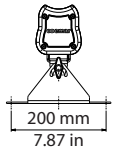

LIGHT SOURCE

- 16 RGBW high intensity LEDs
- Average LED lifetime: a minimum of 80% of the initial luminous flux will be maintained after approx. 50.000 hours of usage (50.000 LM80)

PHYSICAL SIZE

- Length: 1010 mm (39.7 in)
- Width: 95 mm (3.7 in)
- Width with optional support: 220 mm (8.7 in)
- Height: 152 mm (5.9 in)
- Height with optional support: 207.4 mm (8.2 in)
- Weight: 7.7 Kg (17.0 lbs)
- Weight with optional support: 8.7 Kg (19.2 lbs)

- AC power: 90-264 V, auto-sensing, 50/60 Hz, 2 m (6.6 ft) integral cable without power plug
- In and Out PowerCon connectors
- Max power consumption: 80 W
- Power consumption: 0.37 A at 230 V, 0.73 A at 90 V - cosφ 0.95
- DMX data in/out: 5 pin locking XLR

ACCESSORIES

- 30° lens kit
- 50° lens kit
- Quick cam-lock clamps, on a modular guide with adjustable position

DRAWING SIZE

DMX CHARTS

14 channels	
1	master dimmer
2	red
3	green
4	blue
5	white
6	strobe effect
7	dimmer fine
8	special function
9	red tone
10	green tone
11	blue tone
12	white tone
13	green saturation
14	saturation