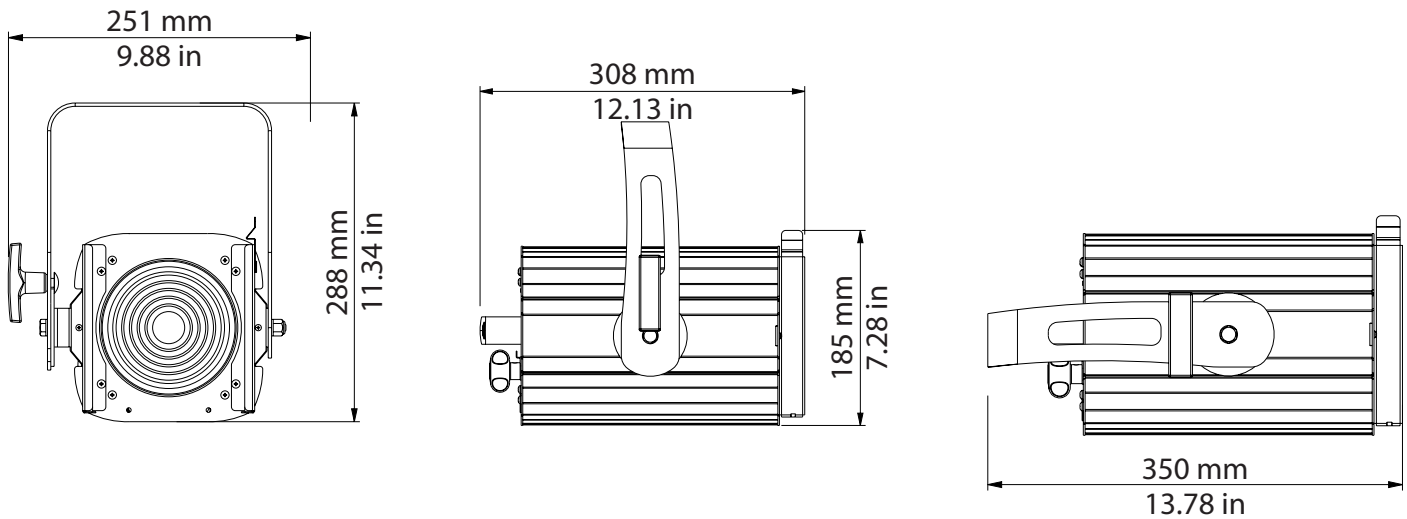

## PHYSICAL SIZE

- Length: 308 mm (12.13 in)
- Width: 251 mm (9.88 in)
- Height: 185 mm (7.28 in)
- Height with bracket: 288 mm (11.34 in)
- Weight: 5.5 Kg (12.13 lbs)

## DRAWING SIZE