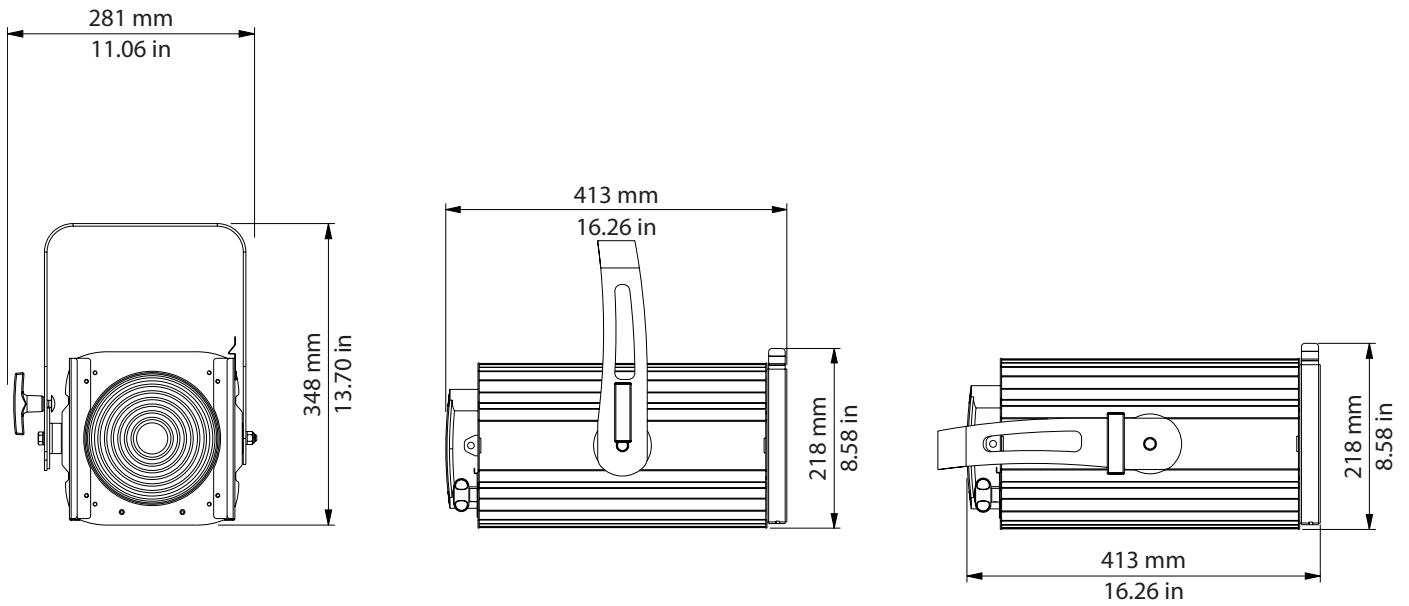

## PHYSICAL SIZE

- Length: 413 mm (16.26 in)
- Width: 281 mm (11.06 in)
- Height: 218 mm (8.58 in)
- Height, with bracket: 348 mm (13.70 in)
- Weight: 8.5 Kg (18.74 lbs)

## DRAWING SIZE