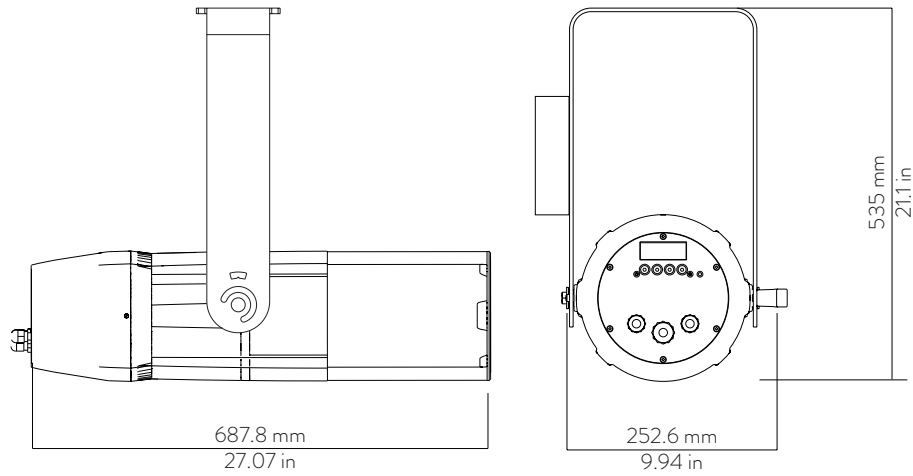

LIGHT SOURCE

- RGBLA LEDs module
- Average LED lifetime: a minimum of 80% of the initial luminous flux will be maintained after approx. 50.000 hours of usage (50.000 LM80)

PHYSICAL SIZE

- Length: 687.8 mm (27.07 in)
- Width: 252.6 mm (9.94 in)
- Height: 248 mm (7.0 in)
- Height with bracket: 535 mm (21.1 in)
- Weight: 15.5 Kg (34.2 lbs)

- AC power: 80-264 V, auto-sensing, 50/60 Hz
- Internal cable without power plug
- Max power consumption: 285 W
- Power consumption: 1.26 A at 230 V, 2.53 A at 115 V - cosφ 0.98
- DMX data in/out: 5 pin locking XLR

ACCESSORIES

- Optics: Zoom 17°-38°, Zoom 10°-25°
- Four blade framing system, this accessory can be installed instead of the dual gobo rotator

DRAWING SIZE

DMX CHARTS

18 channels		10 channels		RGB mode	
1	master dimmer	1	master dimmer	1	master dimmer
2	red	2	red	2	dimmer fine
3	green	3	green	3	red
4	blue	4	blue	4	green
5	spare channel	5	spare channel	5	blue
6	lime	6	lime	6	white tone
7	amber	7	amber	7	saturation
8	strobe effect	8	gobo rotation speed	8	strobe effect
9	dimmer fine	9	gobo 1 speed	9	special function
10	special function	10	gobo 2 speed	10	gobo rotation speed
11	red tone			11	gobo 1 speed
12	green tone			12	gobo 2 speed
13	blue tone				
14	white tone				
15	green saturation				
16	saturation				
17	gobo rotation speed				
18	gobo 1 speed				
19	gobo 2 speed				